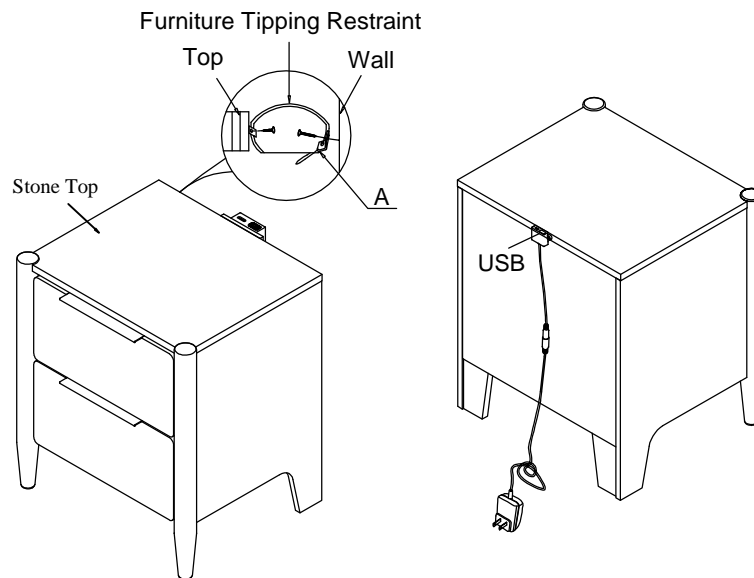

ITEM: 1313N-4 NIGHTSTAND

Thank you for purchasing this quality product. Be sure to check all packing material carefully for small parts which may have come loose inside the carton during shipment. Identify and count all parts and compare with the Parts List below.

! This device complies with Part 15 of the FCC Rules. Operation is subject to the following two conditions: (1) This device may not cause harmful interference. and(2) this device must accept any interference received, including interference that may cause undesired operation.

STEP 1

HARDWARE LIST

A	FURNITURE TIPPING RESTRAINT			
Strap	Anchor	Brackets	Screw (Ø8x1")	Screw (Ø8x5/8")
				
1pc	1pc	2pcs	1pc	1pc

MADE IN VIETNAM