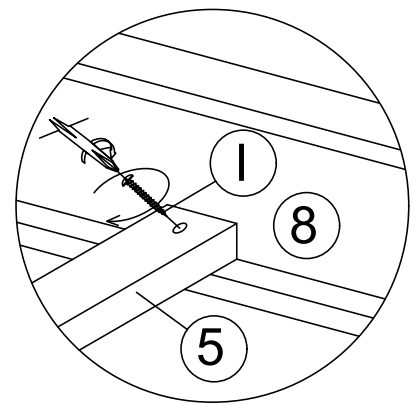

HARDWARE LIST / LISTE DE QUINCAILLERIE				
No.	Descriptions	Size	Sketch	Qty.
A	JCBC Bolt / Boulon	M6 x 40mm (Blk)		6 Pcs
B	Spring Washer / Rondelle D' Arrêt	M6 x 6.4 x 1.7mm (Blk)		6 Pcs
C	Flat Washer / Rondelle Plate	M6 x 19 x 1mm (Blk)		6 Pcs
D	Allen Key / Clé Allen	M4 (Blk)		1 Pc
E	JCBC Bolt / Boulon	M8 x 25mm (RB)		8 Pcs
F	Spring Washer / Rondelle D' Arrêt	M8 x 8.3 x 2.1mm (RB)		8 Pcs
G	Flat Washer / Rondelle Plate	M8 x 16 x 1.5mm (RB)		8 Pcs
H	Allen Key / Clé Allen	M5 (Blk)		1 Pc
I	P/H Rattan Screw / Vis	32MM		8 Pcs

* Above Hardware are packed in 1577DGK-1 for Assembly.

STEP 2 / ÉTAPE 2 :

STEP 1 / ÉTAPE 1 :

COMPLETED ASSEMBLY

STEP 3 / ÉTAPE 3 :

STEP 5 / ÉTAPE 5 :

STEP 4 / ÉTAPE 4 :

OR