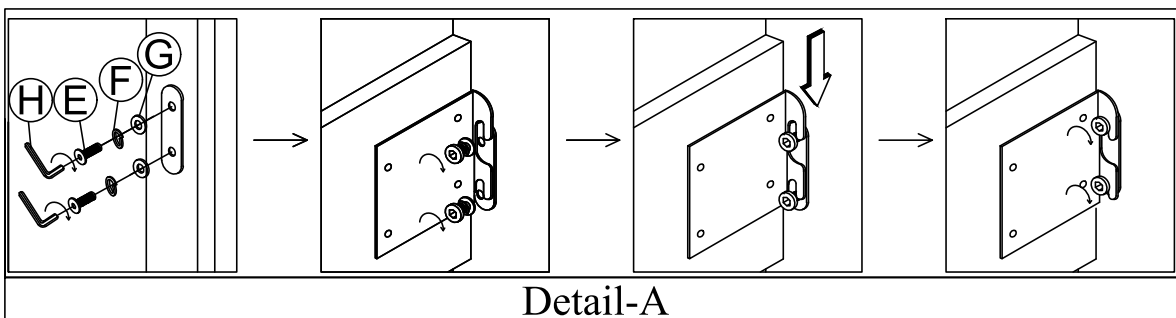

COMPLETED ASSEMBLY