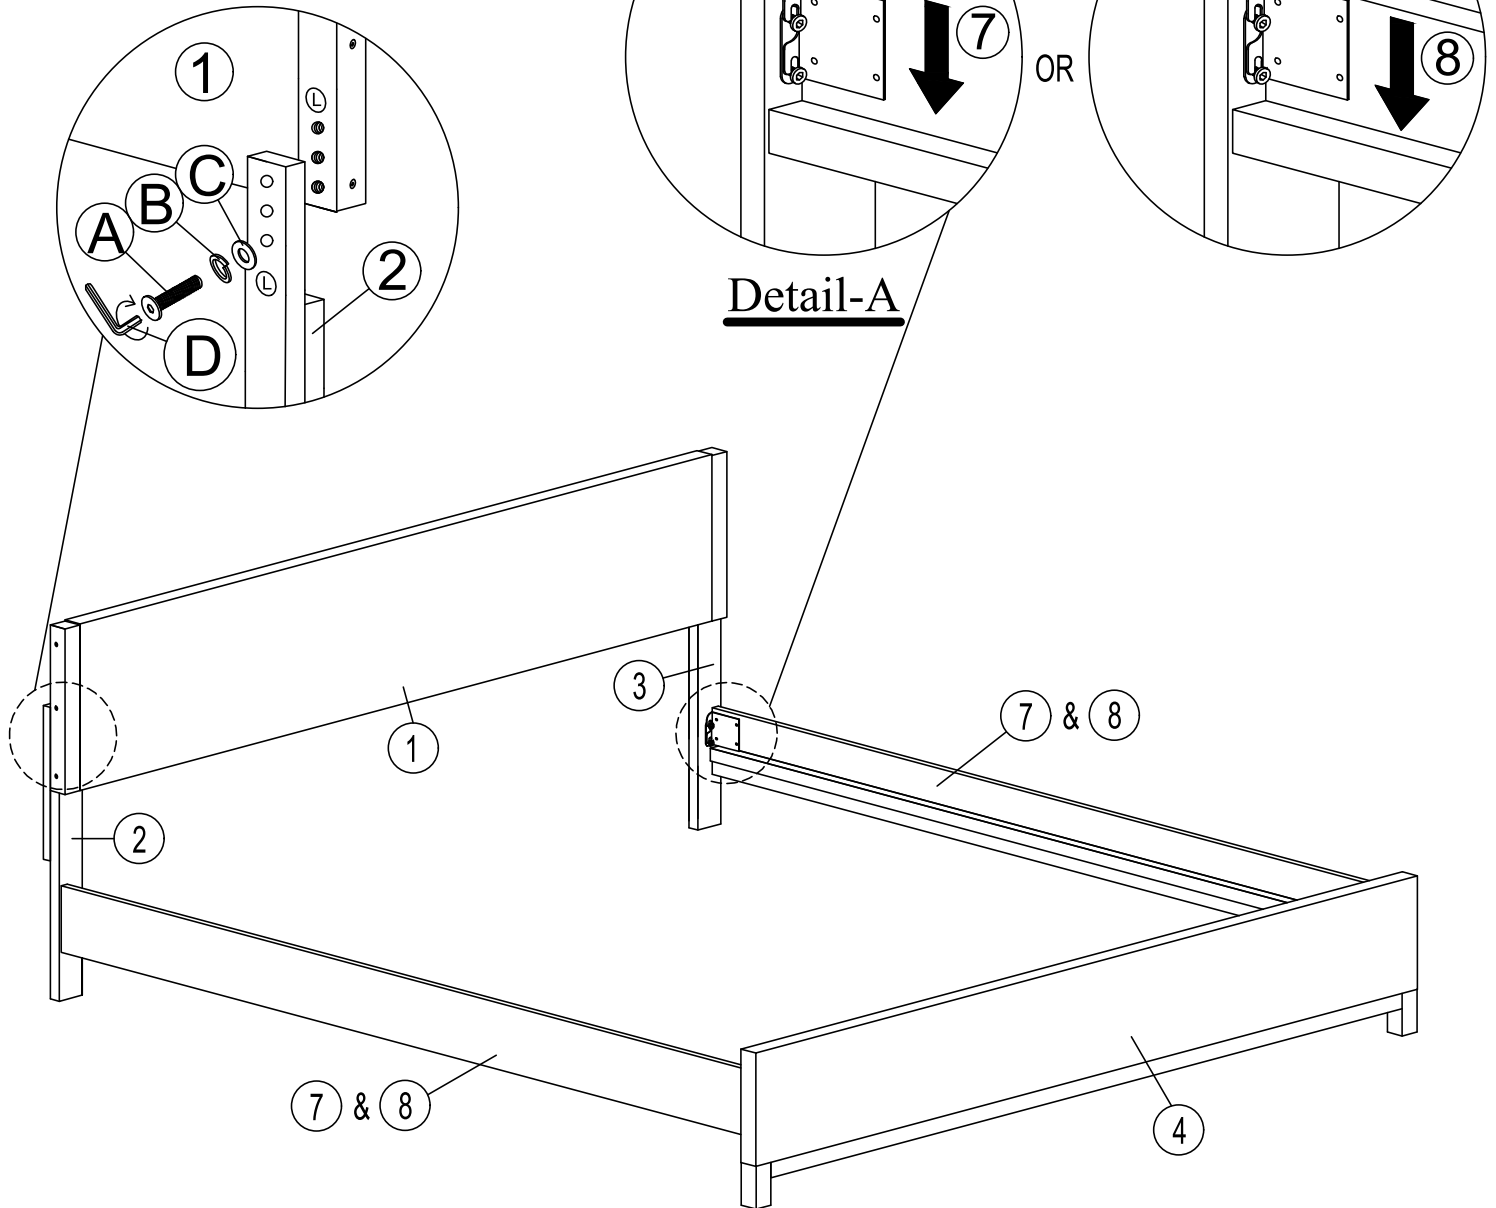

STEP 2 / ÉTAPE 2 :

STEP 1 / ÉTAPE 1 :