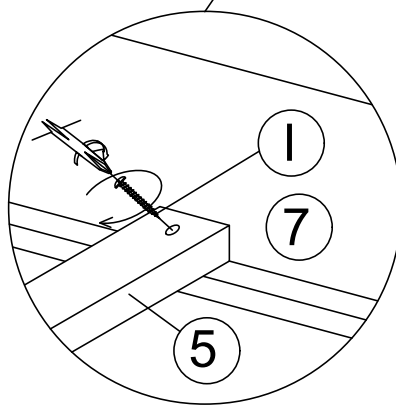

HARDWARE LIST / LISTE DE QUINCAILLERIE				
No.	Descriptions	Size	Sketch	Qty.
A	JCBC Bolt / Boulon	M6 x 40mm (Blk)		6 Pcs
B	Spring Washer / Rondelle D' Arrêt	M6 x 6.4 x 1.7mm (Blk)		6 Pcs
C	Flat Washer / Rondelle Plate	M6 x 19 x 1mm (Blk)		6 Pcs
D	Allen Key / Clé Allen	M4 (Blk)		1 Pc
E	JCBC Bolt / Boulon	M8 x 25mm (RB)		8 Pcs
F	Spring Washer / Rondelle D' Arrêt	M8 x 8.3 x 2.1mm (RB)		8 Pcs
G	Flat Washer / Rondelle Plate	M8 x 16 x 1.5mm (RB)		8 Pcs
H	Allen Key / Clé Allen	M5 (Blk)		1 Pc
I	P/H Rattan Screw / Vis	32MM		8 Pcs

* Above Hardware are packed in 1577DGK-1 for Assembly.

STEP 2 / ÉTAPE 2 :

STEP 1 / ÉTAPE 1 :

COMPLETED ASSEMBLY

STEP 3 / ÉTAPE 3 :

STEP 5 / ÉTAPE 5 :

STEP 4 / ÉTAPE 4 :

OR