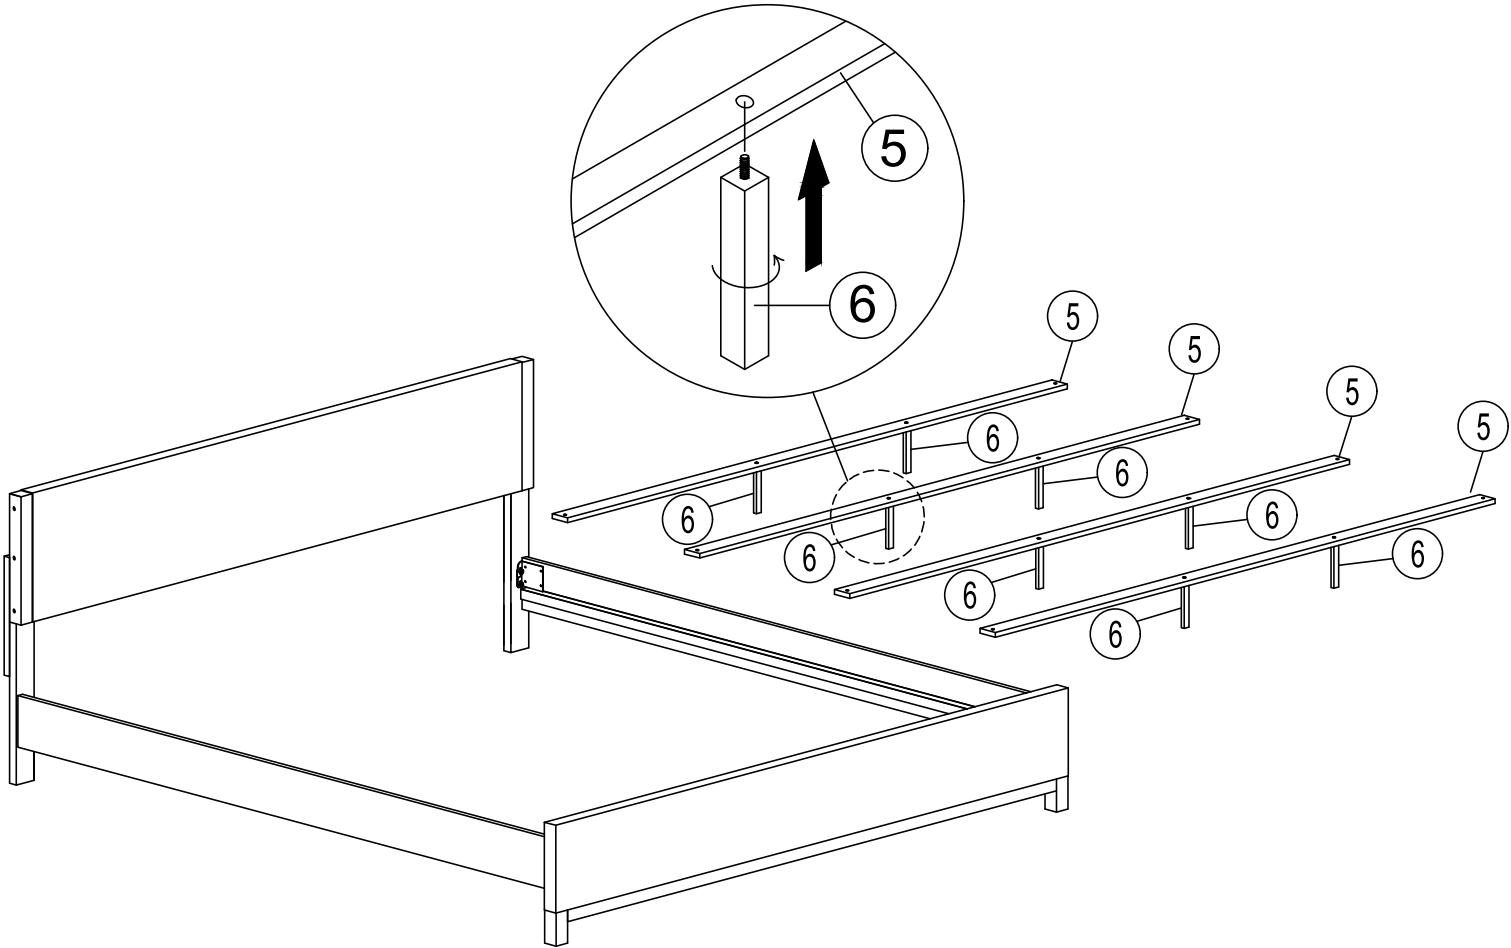

HARDWARE LIST / LISTE DE QUINCAILLERIE				
No.	Descriptions	Size	Sketch	Qty.
A	JCBC Bolt / Boulon	M6 x 40mm (Blk)		6 Pcs
B	Spring Washer / Rondelle D' Arrêt	M6 x 6.4 x 1.7mm (Blk)		6 Pcs
C	Flat Washer / Rondelle Plate	M6 x 19 x 1mm (Blk)		6 Pcs
D	Allen Key / Clé Allen	M4 (Blk)		1 Pc
E	JCBC Bolt / Boulon	M8 x 25mm (RB)		8 Pcs
F	Spring Washer / Rondelle D' Arrêt	M8 x 8.3 x 2.1mm (RB)		8 Pcs
G	Flat Washer / Rondelle Plate	M8 x 16 x 1.5mm (RB)		8 Pcs
H	Allen Key / Clé Allen	M5 (Blk)		1 Pc
I	P/H Rattan Screw / Vis	32MM		8 Pcs

* Above Hardware are packed in 1577DGK-1 for Assembly.

STEP 2 / ÉTAPE 2 :

STEP 1 / ÉTAPE 1 :

COMPLETED ASSEMBLY

STEP 3 / ÉTAPE 3 :

STEP 5 / ÉTAPE 5 :

STEP 4 / ÉTAPE 4 :

OR