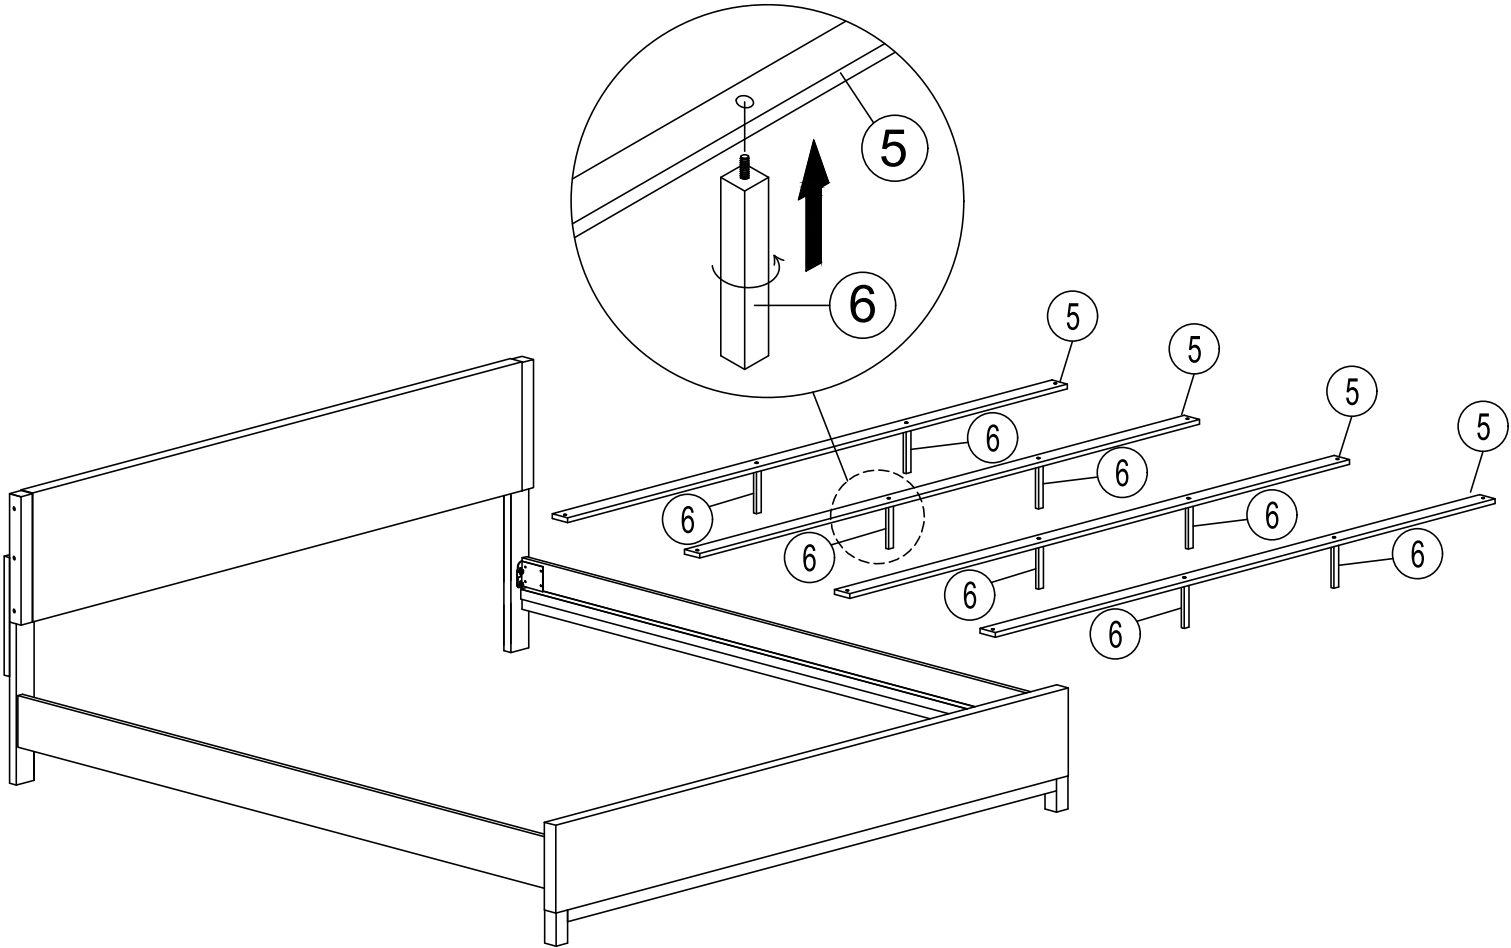

HARDWARE LIST / LISTE DE QUINCAILLERIE				
No.	Descriptions	Size	Sketch	Qty.
A	JCBC Bolt / Boulon	M6 x 40mm (Blk)		6 Pcs
B	Spring Washer / Rondelle D' Arrêt	M6 x 6.4 x 1.7mm (Blk)		6 Pcs
C	Flat Washer / Rondelle Plate	M6 x 19 x 1mm (Blk)		6 Pcs
D	Allen Key / Clé Allen	M4 (Blk)		1 Pc
E	JCBC Bolt / Boulon	M8 x 25mm (RB)		8 Pcs
F	Spring Washer / Rondelle D' Arrêt	M8 x 8.3 x 2.1mm (RB)		8 Pcs
G	Flat Washer / Rondelle Plate	M8 x 16 x 1.5mm (RB)		8 Pcs
H	Allen Key / Clé Allen	M5 (Blk)		1 Pc
I	P/H Rattan Screw / Vis	32MM		8 Pcs

* Above Hardware are packed in 1577DGK-1 for Assembly.

STEP 2 / ÉTAPE 2 :

STEP 1 / ÉTAPE 1 :

COMPLETED ASSEMBLY

STEP 3 / ÉTAPE 3 :

STEP 5 / ÉTAPE 5 :

STEP 4 / ÉTAPE 4 :

1577DGK-1/3 EK BED / TRES GRAND LIT