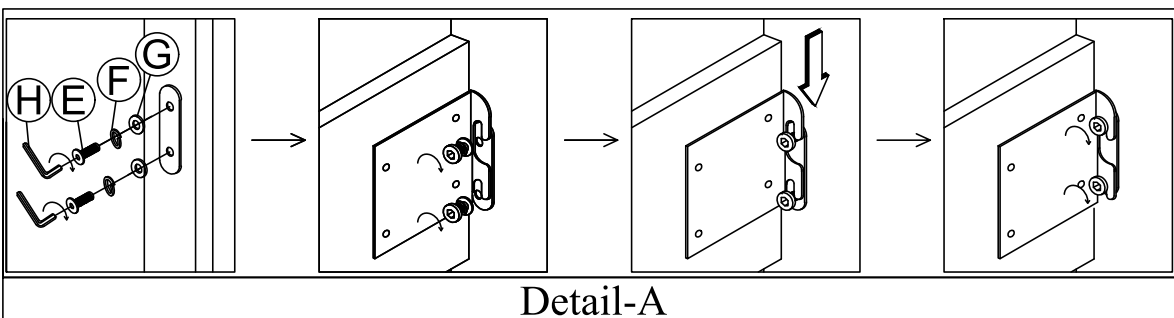

COMPLETED ASSEMBLY