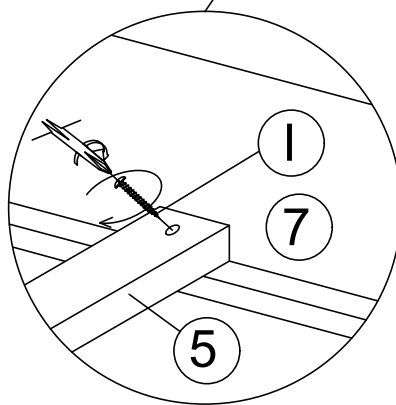

HARDWARE LIST / LISTE DE QUINCAILLERIE				
No.	Descriptions	Size	Sketch	Qty.
A	JCBC Bolt / Boulon	M6 x 40mm (Blk)		6 Pcs
B	Spring Washer / Rondelle D' Arrêt	M6 x 6.4 x 1.7mm (Blk)		6 Pcs
C	Flat Washer / Rondelle Plate	M6 x 19 x 1mm (Blk)		6 Pcs
D	Allen Key / Clé Allen	M4 (Blk)		1 Pc
E	JCBC Bolt / Boulon	M8 x 25mm (RB)		8 Pcs
F	Spring Washer / Rondelle D' Arrêt	M8 x 8.3 x 2.1mm (RB)		8 Pcs
G	Flat Washer / Rondelle Plate	M8 x 16 x 1.5mm (RB)		8 Pcs
H	Allen Key / Clé Allen	M5 (Blk)		1 Pc
I	P/H Rattan Screw / Vis	32MM		8 Pcs

* Above Hardware are packed in 1577DGK-1 for Assembly.

STEP 2 / ÉTAPE 2 :

STEP 1 / ÉTAPE 1 :

COMPLETED ASSEMBLY

STEP 3 / ÉTAPE 3 :

STEP 5 / ÉTAPE 5 :

STEP 4 / ÉTAPE 4 :

1577DGK-1/3 EK BED / TRES GRAND LIT