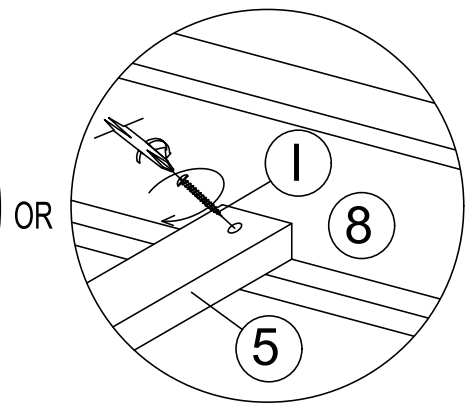

HARDWARE LIST / LISTE DE QUINCAILLERIE				
No.	Descriptions	Size	Sketch	Qty.
A	JCBC Bolt / Boulon	M6 x 40mm (Blk)		6 Pcs
B	Spring Washer / Rondelle D' Arrêt	M6 x 6.4 x 1.7mm (Blk)		6 Pcs
C	Flat Washer / Rondelle Plate	M6 x 19 x 1mm (Blk)		6 Pcs
D	Allen Key / Clé Allen	M4 (Blk)		1 Pc
E	JCBC Bolt / Boulon	M8 x 25mm (RB)		8 Pcs
F	Spring Washer / Rondelle D' Arrêt	M8 x 8.3 x 2.1mm (RB)		8 Pcs
G	Flat Washer / Rondelle Plate	M8 x 16 x 1.5mm (RB)		8 Pcs
H	Allen Key / Clé Allen	M5 (Blk)		1 Pc
I	P/H Rattan Screw / Vis	32MM		8 Pcs

* Above Hardware are packed in 1577DGK-1 for Assembly.

STEP 2 / ÉTAPE 2 :

STEP 1 / ÉTAPE 1 :

COMPLETED ASSEMBLY

STEP 3 / ÉTAPE 3 :

STEP 5 / ÉTAPE 5 :

STEP 4 / ÉTAPE 4 :

1577DGK-1/3 EK BED / TRES GRAND LIT