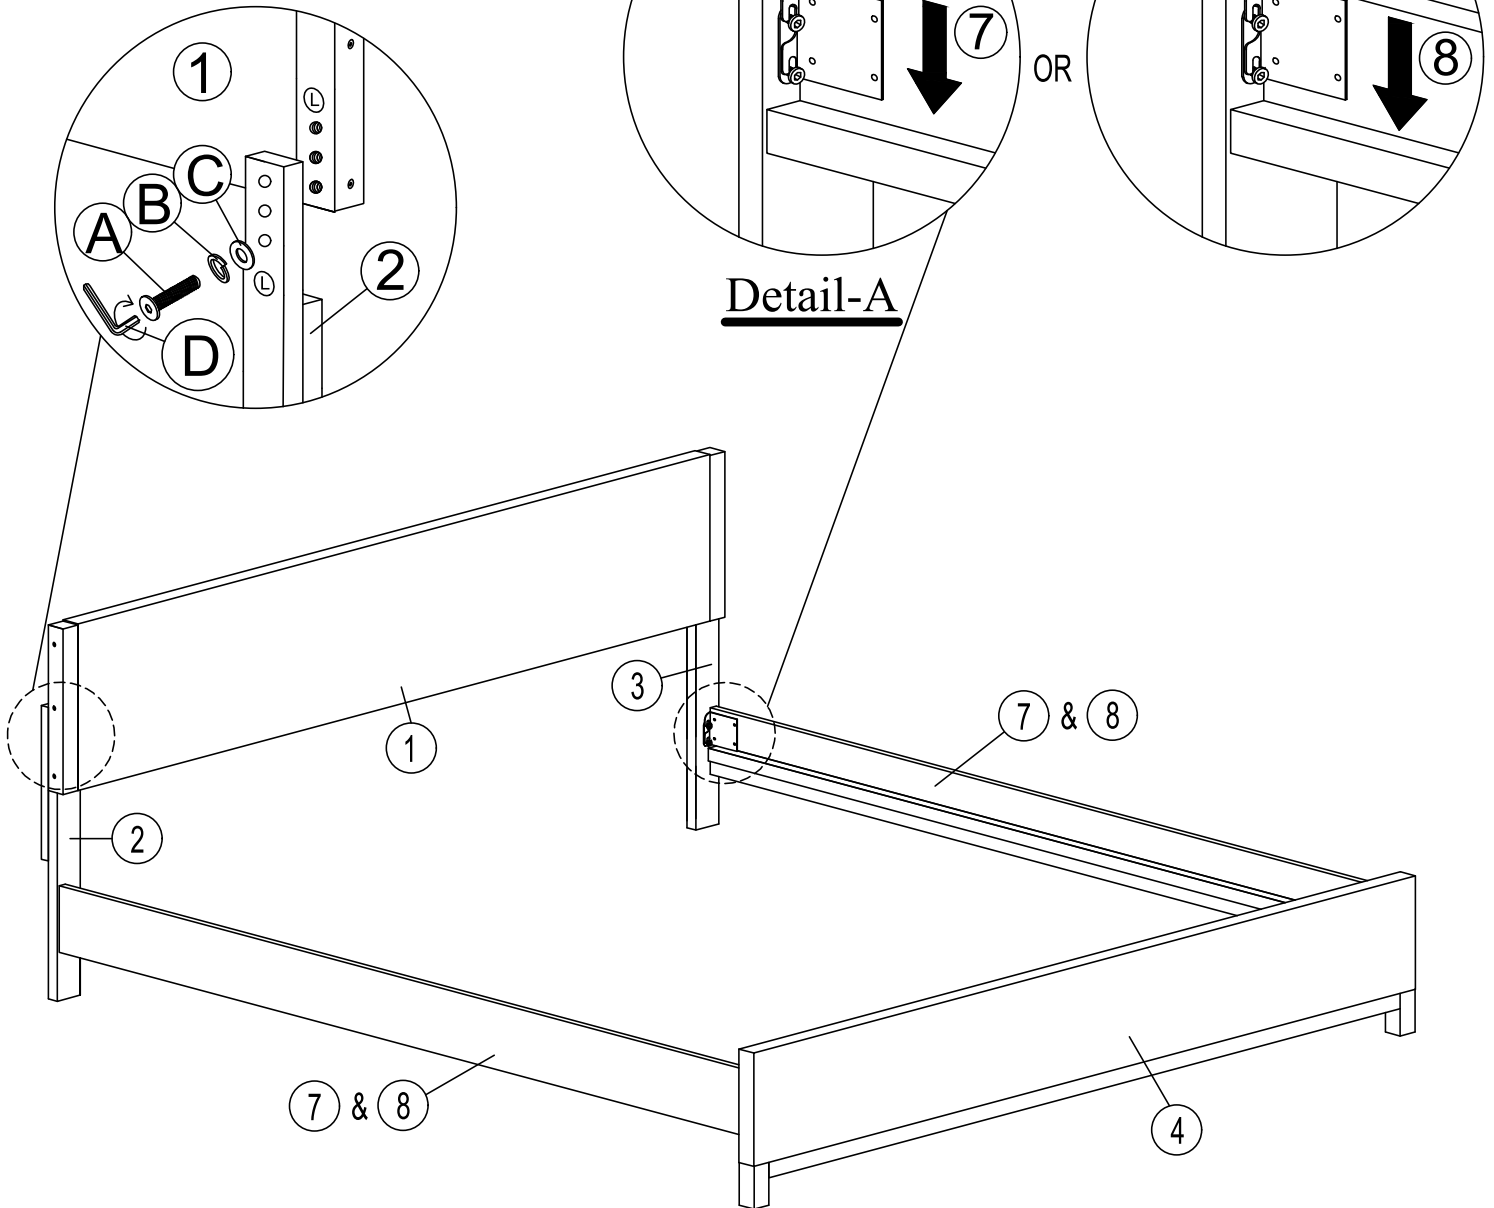

STEP 2 / ÉTAPE 2 :

STEP 1 / ÉTAPE 1 :