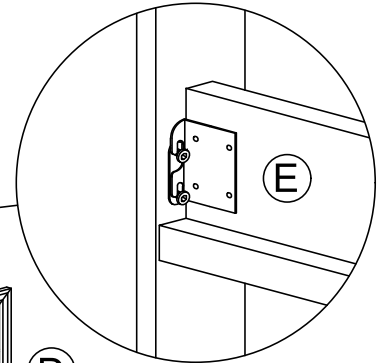

PARTS LIST / LISTE PIÈCES (1955 - 3)			
No.	Sketch	Description	Qty.
E		Queen/ King Side Rail / Longerons De Côtés - Grand Lit	2 Pcs

HARDWARE LIST / LISTE DE QUINCAILLERIE				
No.	Descriptions	Size	Sketch	Qty.
H1	JCBC Bolt / Boulon	M6 x 40mm (Blk)		6 Pcs
H2	Spring Washer / Rondelle D' Arrêt	M6 x 6.4 x 1.7mm (Blk)		6 Pcs
H3	Flat Washer / Rondelle Plate	M6 x 19 x 1mm (Blk)		6 Pcs
H4	Allen Key / Clé Allen	M4 (Blk)		1 Pc
H5	P/H Rattan Screw / Vis	32MM		6 Pcs
H6	Allen Key / Clé Allen	M5 (Blk)		1 Pc
H7	JCBC Bolt / Boulon	M8 x 25mm (RB)		8 Pcs
H8	Spring Washer / Rondelle D' Arrêt	M8 x 8.3 x 2.1mm (Blk)		8 Pcs
H9	Flat Washer / Rondelle Plate	M8 x 16 x 1.5mm (Blk)		8 Pcs

* Above Hardware are packed in 1955-1 for Assembly.

COMPLETED ASSEMBLY

STEP 1 / ÉTAPE 1 :

STEP 2 / ÉTAPE 2 :

Detail-A

STEP 4 / ÉTAPE 4 :

STEP 3 / ÉTAPE 3 :