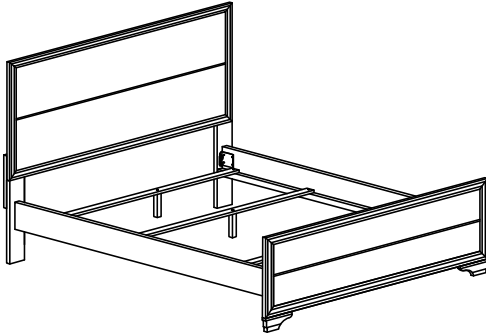

It is recommended to install protective pads under all legs and supports to avoid damage or scratches when placing furniture on a wood floor or other hard surface, and to limit indentation and prevent discoloration if placing on carpet.

Il est recommandé de placer des coussins protecteurs sous tous les pieds et toutes les bases des meubles pour éviter d'endommager ou d'égratigner les planchers en bois ou autres surfaces dures, et pour limiter l'empreinte et empêcher la décoloration quand les meubles reposent sur la moquette.

Hardware may loosen over time. Periodically check to make sure all connections are tight. Re-tighten if necessary.

Le matériel peut se desserrer au fil du temps. Vérifiez périodiquement que toutes les connexions sont serrées. Serrer à nouveau si nécessaire.

Foundation/box spring required, sold separately.

Fondation/sommier tapissier requis, vendu séparément.

PARTS LIST / LISTE PIÈCES (1955 - 1)			
No.	Sketch	Description	Qty.
A		Headboard / Tête de Lit	1 Pc
B		LSF Headboard Leg/ Pied De Tête De Lit LSF	1 Pc
C		RSF Headboard Leg / Pied De Tête De Lit RSF	1 Pc
D		Footboard / Marchepied	1 Pc
F		Slats / Lattes	3 Pcs
G		Slat Support - / Support Pour Transverses	3 Pcs

PARTS LIST / LISTE PIÈCES (1955 - 3)			
No.	Sketch	Description	Qty.
E		Queen/ King Side Rail / Longerons De Côtés - Grand Lit	2 Pcs

HARDWARE LIST / LISTE DE QUINCAILLERIE				
No.	Descriptions	Size	Sketch	Qty.
H1	JCBC Bolt / Boulon	M6 x 40mm (Blk)		6 Pcs
H2	Spring Washer / Rondelle D' Arrêt	M6 x 6.4 x 1.7mm (Blk)		6 Pcs
H3	Flat Washer / Rondelle Plate	M6 x 19 x 1mm (Blk)		6 Pcs
H4	Allen Key / Clé Allen	M4 (Blk)		1 Pc
H5	P/H Rattan Screw / Vis	32MM		6 Pcs
H6	Allen Key / Clé Allen	M5 (Blk)		1 Pc
H7	JCBC Bolt / Boulon	M8 x 25mm (RB)		8 Pcs
H8	Spring Washer / Rondelle D' Arrêt	M8 x 8.3 x 2.1mm (Blk)		8 Pcs
H9	Flat Washer / Rondelle Plate	M8 x 16 x 1.5mm (Blk)		8 Pcs

* Above Hardware are packed in 1955-1 for Assembly.