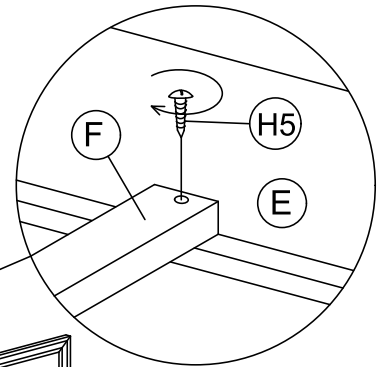

PARTS LIST / LISTE PIÈCES (1955 - 3)			
No.	Sketch	Description	Qty.
E		Queen/ King Side Rail / Longerons De Côtés - Grand Lit	2 Pcs

HARDWARE LIST / LISTE DE QUINCAILLERIE				
No.	Descriptions	Size	Sketch	Qty.
H1	JCBC Bolt / Boulon	M6 x 40mm (Blk)		6 Pcs
H2	Spring Washer / Rondelle D' Arrêt	M6 x 6.4 x 1.7mm (Blk)		6 Pcs
H3	Flat Washer / Rondelle Plate	M6 x 19 x 1mm (Blk)		6 Pcs
H4	Allen Key / Clé Allen	M4 (Blk)		1 Pc
H5	P/H Rattan Screw / Vis	32MM		6 Pcs
H6	Allen Key / Clé Allen	M5 (Blk)		1 Pc
H7	JCBC Bolt / Boulon	M8 x 25mm (RB)		8 Pcs
H8	Spring Washer / Rondelle D' Arrêt	M8 x 8.3 x 2.1mm (Blk)		8 Pcs
H9	Flat Washer / Rondelle Plate	M8 x 16 x 1.5mm (Blk)		8 Pcs

* Above Hardware are packed in 1955-1 for Assembly.

COMPLETED ASSEMBLY

STEP 1 / ÉTAPE 1 :

STEP 2 / ÉTAPE 2 :

Detail-A

STEP 4 / ÉTAPE 4 :

STEP 3 / ÉTAPE 3 :