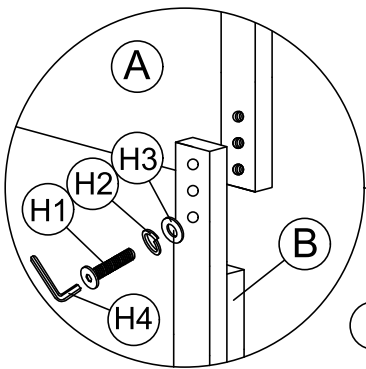

Foundation/box spring required, sold separately.

Fondation/sommier tapissier requis, vendu séparément.

PARTS LIST / LISTE PIÈCES (1955 - 1)			
No.	Sketch	Description	Qty.
A		Headboard / Tête de Lit	1 Pc
B		LSF Headboard Leg/ Pied De Tête De Lit LSF	1 Pc
C		RSF Headboard Leg / Pied De Tête De Lit RSF	1 Pc
D		Footboard / Marchepied	1 Pc
F		Slats / Lattes	3 Pcs
G		Slat Support - / Support Pour Transverses	3 Pcs

PARTS LIST / LISTE PIÈCES (1955 - 3)			
No.	Sketch	Description	Qty.
E		Queen/ King Side Rail / Longerons De Côtés - Grand Lit	2 Pcs

HARDWARE LIST / LISTE DE QUINCAILLERIE				
No.	Descriptions	Size	Sketch	Qty.
H1	JCBC Bolt / Boulon	M6 x 40mm (Blk)		6 Pcs
H2	Spring Washer / Rondelle D' Arrêt	M6 x 6.4 x 1.7mm (Blk)		6 Pcs
H3	Flat Washer / Rondelle Plate	M6 x 19 x 1mm (Blk)		6 Pcs
H4	Allen Key / Clé Allen	M4 (Blk)		1 Pc
H5	P/H Rattan Screw / Vis	32MM		6 Pcs
H6	Allen Key / Clé Allen	M5 (Blk)		1 Pc
H7	JCBC Bolt / Boulon	M8 x 25mm (RB)		8 Pcs
H8	Spring Washer / Rondelle D' Arrêt	M8 x 8.3 x 2.1mm (Blk)		8 Pcs
H9	Flat Washer / Rondelle Plate	M8 x 16 x 1.5mm (Blk)		8 Pcs

* Above Hardware are packed in 1955-1 for Assembly.

COMPLETED ASSEMBLY

STEP 1 / ÉTAPE 1 :

STEP 2 / ÉTAPE 2 :

Detail-A

STEP 4 / ÉTAPE 4 :

STEP 3 / ÉTAPE 3 :