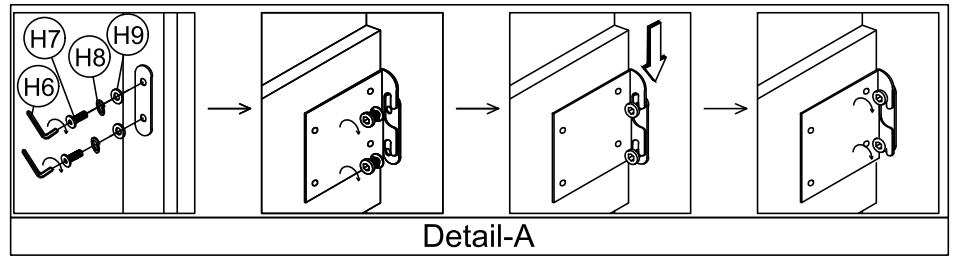

COMPLETED ASSEMBLY