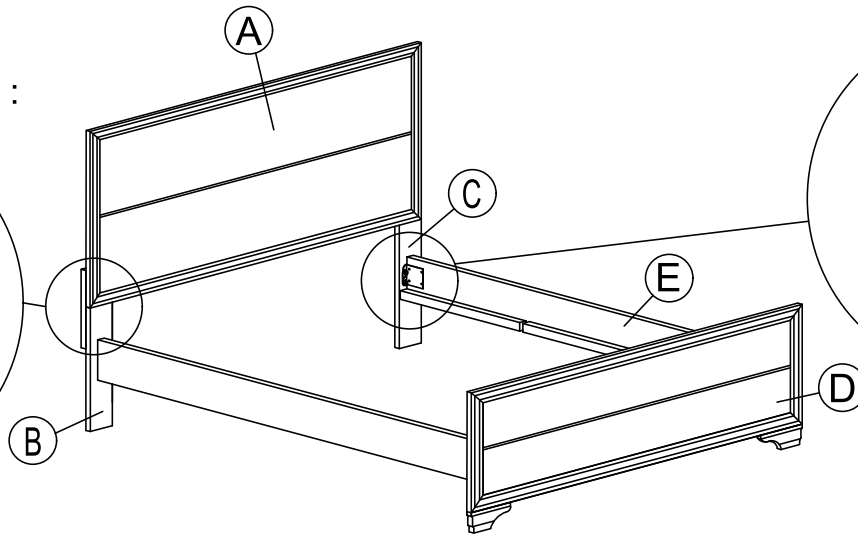

Foundation/box spring required, sold separately.

Fondation/sommier tapissier requis, vendu séparément.

PARTS LIST / LISTE PIÈCES (1955 - 1)			
No.	Sketch	Description	Qty.
A		Headboard / Tête de Lit	1 Pc
B		LSF Headboard Leg/ Pied De Tête De Lit LSF	1 Pc
C		RSF Headboard Leg / Pied De Tête De Lit RSF	1 Pc
D		Footboard / Marchepied	1 Pc
F		Slats / Lattes	3 Pcs
G		Slat Support - / Support Pour Transverses	3 Pcs

PARTS LIST / LISTE PIÈCES (1955 - 3)			
No.	Sketch	Description	Qty.
E		Queen/ King Side Rail / Longerons De Côtés - Grand Lit	2 Pcs

HARDWARE LIST / LISTE DE QUINCAILLERIE				
No.	Descriptions	Size	Sketch	Qty.
H1	JCBC Bolt / Boulon	M6 x 40mm (Blk)		6 Pcs
H2	Spring Washer / Rondelle D' Arrêt	M6 x 6.4 x 1.7mm (Blk)		6 Pcs
H3	Flat Washer / Rondelle Plate	M6 x 19 x 1mm (Blk)		6 Pcs
H4	Allen Key / Clé Allen	M4 (Blk)		1 Pc
H5	P/H Rattan Screw / Vis	32MM		6 Pcs
H6	Allen Key / Clé Allen	M5 (Blk)		1 Pc
H7	JCBC Bolt / Boulon	M8 x 25mm (RB)		8 Pcs
H8	Spring Washer / Rondelle D' Arrêt	M8 x 8.3 x 2.1mm (Blk)		8 Pcs
H9	Flat Washer / Rondelle Plate	M8 x 16 x 1.5mm (Blk)		8 Pcs

* Above Hardware are packed in 1955-1 for Assembly.

COMPLETED ASSEMBLY

STEP 1 / ÉTAPE 1 :

STEP 2 / ÉTAPE 2 :

Detail-A

STEP 4 / ÉTAPE 4 :

STEP 3 / ÉTAPE 3 :