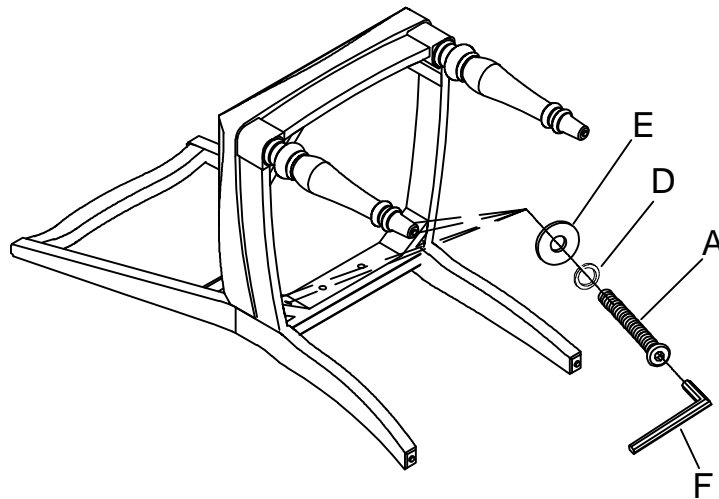

ASSEMBLY INSTRUCTION INSTRUCTION D' ASSEMBLAGE

ITEM NO : 2615DCS
SIDE CHAIR / CHAISE

Thank you for purchasing this product. Please take time to read and follow the instructions below. Check that you have all parts and hardware before assembly. Parts apparently missing are often found in the packing materials. If you do not have all the parts listed, have your dealer contact us and they will be sent to you immediately.

PARTS LIST / LISTE DE PIÈCES			
No	Sketch	Description	Quantity
1		Chair back / Dossier De Chaise	1PC
2		Seat / Siege	1PC
3		Front Legs / Pieds Avant	2PCS

HARDWARE LIST / LISTE DE QUINCAILLERIE				
No	Description	Size	Sketch	Quantity
A	Bolt / Boulon	Ø1/4" x 75mm		4PCS
B	Bolt / Boulon	Ø1/4" x 50mm		4PCS
C	Bolt / Boulon	Ø1/4" x 40mm		2PCS
D	Lock Washer / Rondelle d'arret	Ø1/4"		10PCS
E	Flat Washer / Rondelle Plate	Ø1/4" x 19mm		10PCS
F	Allen Wrench / Clé Allen	58 x 22 x 4mm		1PC

** ABOVE HARDWARE ARE PACKED IN 2615DCS FOR ASSEMBLY.

** SCREW DRIVER (NOT PROVIDED)

STEP 1 / ÉTAPE 1

STEP 2 / ÉTAPE 2

STEP 3 / ÉTAPE 3

COMPLETE / COMPLETÉ