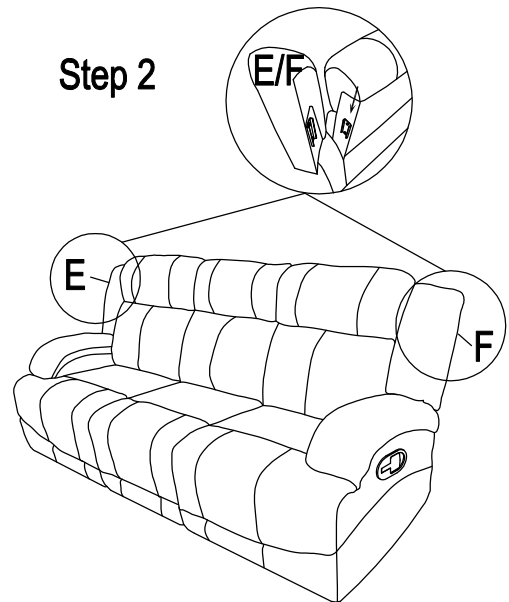

ASSEMBLING INSTRUCTIONS

ITEM NO: 9207GPB-3/ 9207CHC-3/ 9207GRY-3
DOUBLE RECLINING SOFA

NO.	PARTS LIST	QTY	DESCRIPTION
A		1	SEAT
B		1	LSF BACK REST
C		1	MIDDLE BACK REST

NO.	HARDWARE LIST	QTY	DESCRIPTION
D		1	RSF BACK REST
E		1	LSF EAR
F		1	RSF EAR

Step 1 # Align the femal metal bracket at the back onto the male metal bracket at the seat, insert back rest to the seat then push to the end and make sure it is fixed in position securely.

Step 2 # Align the metal bracket at the ear onto the male metal bracket at the back rest, push the ear down and make sune it is fixed in position securely.

Step 1

Step 2

Step 3

Step 4 # Completed

CARE INTRUCTION POLYESTER FURNITURE

In order to maintain the original appearance of your polyester, please follow below simple care procedures.

*Avoid exposing furniture directly to sunlight or heating and air conditioning outlets. Exposure to sunlight or heating and air conditioning outlets will fade/damage polyester.

*Wipe gently with a damp soft cloth to remove dust, dirt and any grime build up.