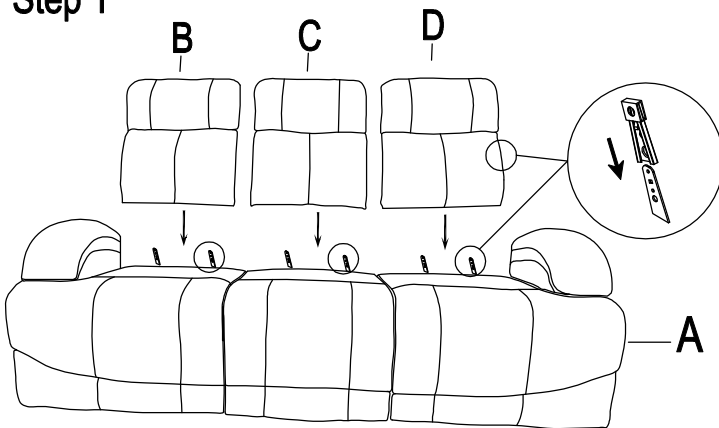

ASSEMBLING INSTRUCTIONS

ITEM NO: 9207GPB-3/ 9207CHC-3/ 9207GRY-3
DOUBLE RECLINING SOFA

NO.	PARTS LIST	QTY	DESCRIPTION
A		1	SEAT
B		1	LSF BACK REST
C		1	MIDDLE BACK REST

NO.	HARDWARE LIST	QTY	DESCRIPTION
D		1	RSF BACK REST
E		1	LSF EAR
F		1	RSF EAR

Step 1 # Align the femal metal bracket at the back onto the male metal bracket at the seat, insert back rest to the seat then push to the end and make sure it is fixed in position securely.

Step 2 # Align the metal bracket at the ear onto the male metal bracket at the back rest, push the ear down and make sune it is fixed in position securely.

Step 1