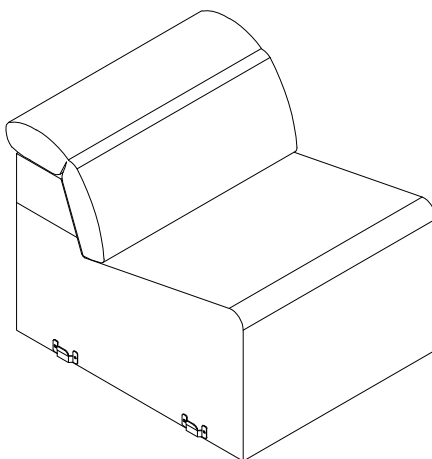

CARE INTRUCTION CHENILLE FURNITURE

In order to maintain the original appearance of your chenille furniture, please follow below simple care procedures.

°Avoid exposing furniture directly to sunlight or heating and air conditioning outlets. Exposure to sunlight or heating and air conditioning outlets will fade/damage chenille .

°Wipe gently with a damp soft cloth to remove dust , dirt and any grime build up.