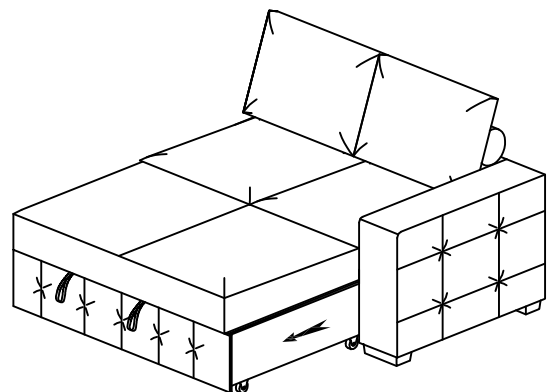

STEP # 4: COMPLETED