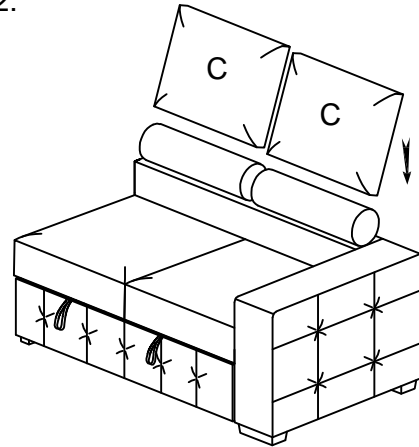

ASSEMBLY INSTRUCTION

ITEM NO: 9624GY-2R/9624BU-2R /9624TP-2R
 Right Side 2-Seater with Pull-out Bed

NO.	PARTS LIST	QTY	DESCRIPTION
A		1	SEAT FRAME
B		2	HEADREST
C		2	2-SEATER BACK CUSHION

STEP # 1:

STEP # 2:

°Wipe gently with a damp soft cloth to remove dust, dirt and any grime build up.

ASSEMBLY INSTRUCTION

NO.	PARTS LIST	QTY	DESCRIPTION
A		1	9624GY-2R/9624BU-2R/9624TP-2R
B		1	9624GY-CR/9624BU-CR/9624TP-CR
C		1	9624GY-2A/9624BU-2A/9624TP-2A
D		1	9624GY-LC/9624BU-LC/9624TP-LC
E		1	9624GY-4/9624BU-4/9624TP-4