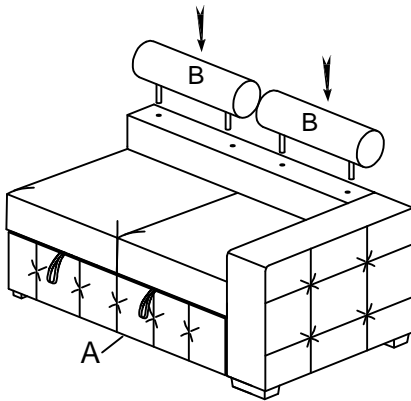

ASSEMBLY INSTRUCTION

ITEM NO: 9624GY-2R/9624BU-2R /9624TP-2R
 Right Side 2-Seater with Pull-out Bed

NO.	PARTS LIST	QTY	DESCRIPTION
A		1	SEAT FRAME
B		2	HEADREST
C		2	2-SEATER BACK CUSHION

STEP # 1:

STEP # 2:

°Wipe gently with a damp soft cloth to remove dust, dirt and any grime build up.

ASSEMBLY INSTRUCTION

NO.	PARTS LIST	QTY	DESCRIPTION
A		1	9624GY-2R/9624BU-2R/9624TP-2R
B		1	9624GY-CR/9624BU-CR/9624TP-CR
C		1	9624GY-2A/9624BU-2A/9624TP-2A
D		1	9624GY-LC/9624BU-LC/9624TP-LC
E		1	9624GY-4/9624BU-4/9624TP-4