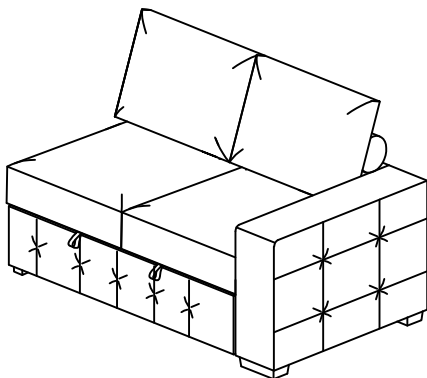

ASSEMBLY INSTRUCTION

ITEM NO: 9624GY-2R/9624BU-2R /9624TP-2R
Right Side 2-Seater with Pull-out Bed

NO.	PARTS LIST	QTY	DESCRIPTION
A		1	SEAT FRAME
B		2	HEADREST
C		2	2-SEATER BACK CUSHION

STEP # 1:

STEP # 2:

STEP # 3:

STEP # 4: COMPLETED

CARE INSTRUCTION FOR FABRIC FURNITURE

In order to maintain the original appearance of your fabric furniture, please follow below simple care procedures.

°Avoid exposing furniture directly to sunlight or heating and air conditioning outlets. Exposure to sunlight or heating and air conditioning outlets will fade/damage fabric.

°Wipe gently with a damp soft cloth to remove dust, dirt and any grime build up.