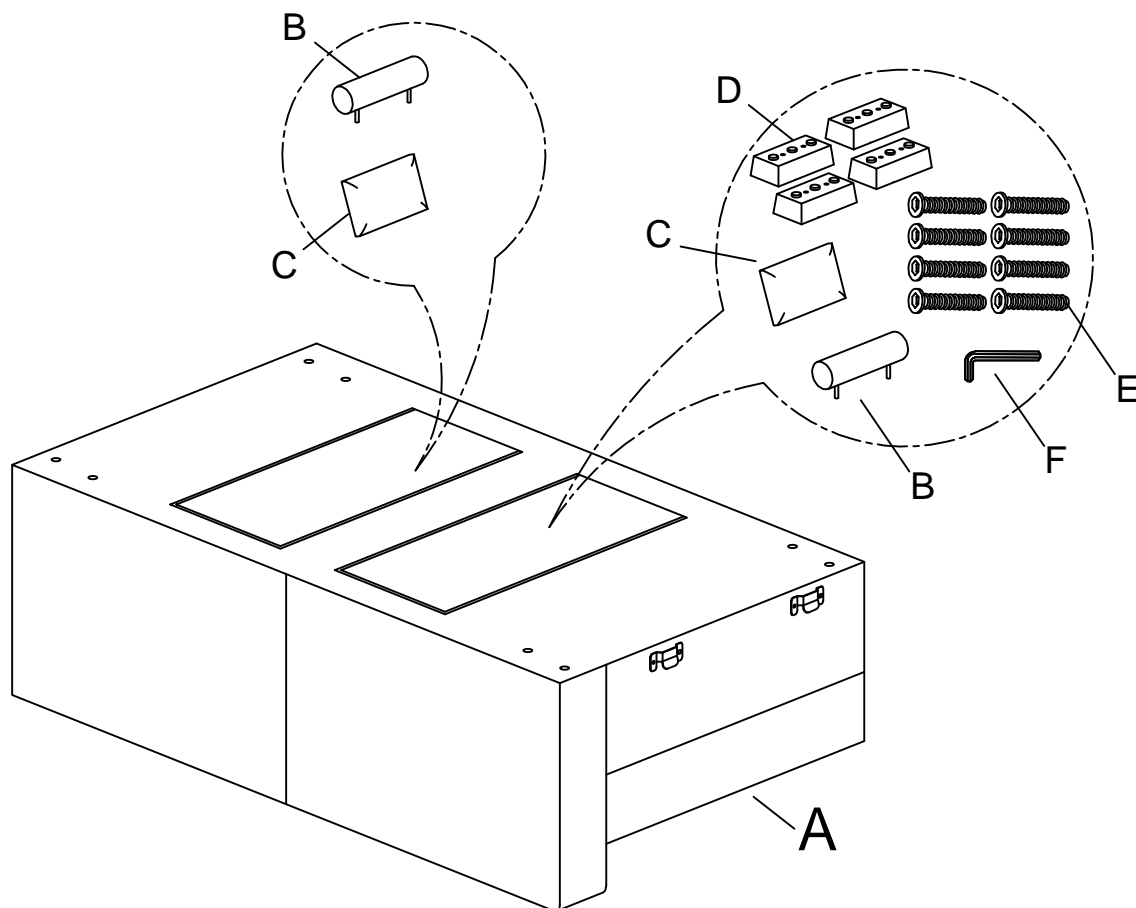

HOME ELEGANCE

ASSEMBLY INSTRUCTION

ITEM NO: 9624GY-2A/9624BU-2A/9624TP-2A
Armless 2-Seater

LEGS, HARDWARE, HEADREST AND SEATER BACK CUSHION ARE STORED IN THE BOTTOM OF THE SEAT, PLEASE TAKE OUT FOR ASSEMBLY.

NO.	PARTS LIST	QTY	DESCRIPTION
A		1	SEAT FRAME
B		2	HEADREST
C		2	2-SEATER BACK CUSHION

NO.	HARDWARE LIST	QTY	DESCRIPTION
D	 248*100*45mm	4	WOODEN LEGS
E	 M8*50mm	8	ALLEN BOLT
F	 M5*100*38mm	1	ALLEN KEY

STEP # 1:

ASSEMBLY INSTRUCTION

ITEM NO: 9624GY-2A/9624BU-2A /9624TP-2A
Armless 2-Seater

STEP # 2:

STEP # 3:

STEP # 4:

STEP # 5:

CARE INSTRUCTION FOR FABRIC FURNITURE