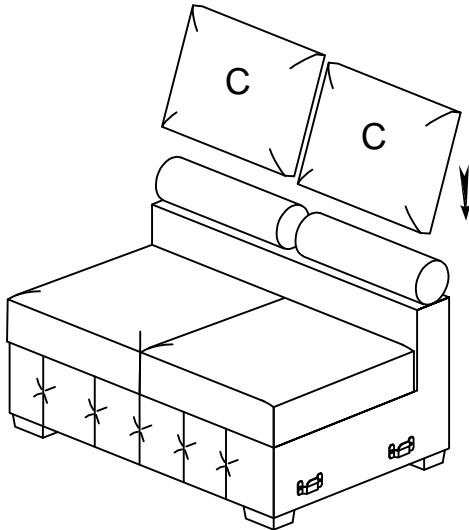

NO.	PARTS LIST	QTY	DESCRIPTION
A		1	SEAT FRAME
B		2	HEADREST
C		2	2-SEATER BACK CUSHION

NO.	HARDWARE LIST	QTY	DESCRIPTION
D	 248*100*45mm	4	WOODEN LEGS
E	 M8*50mm	8	ALLEN BOLT
F	 M5*100*38mm	1	ALLEN KEY

STEP # 1:

ASSEMBLY INSTRUCTION

ITEM NO: 9624GY-2A/9624BU-2A /9624TP-2A
Armless 2-Seater

STEP # 2:

STEP # 3:

STEP # 4:

STEP # 5:

CARE INSTRUCTION FOR FABRIC FURNITURE