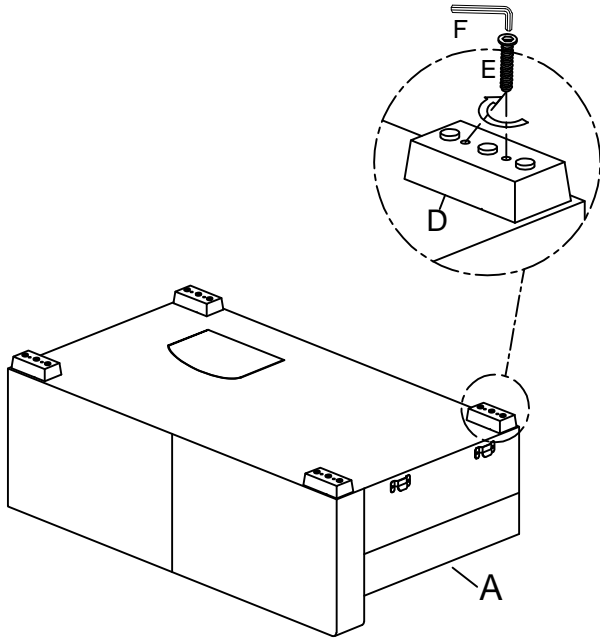

NO.	PARTS LIST	QTY	DESCRIPTION
A		1	SEAT FRAME
B		2	HEADREST
C		2	2-SEATER BACK CUSHION

NO.	HARDWARE LIST	QTY	DESCRIPTION
D	 248*100*45mm	4	WOODEN LEGS
E	 M8*50mm	8	ALLEN BOLT
F	 M5*100*38mm	1	ALLEN KEY

STEP # 1:

ASSEMBLY INSTRUCTION

ITEM NO: 9624GY-2A/9624BU-2A /9624TP-2A
Armless 2-Seater

STEP # 2:

STEP # 3:

STEP # 4:

STEP # 5:

CARE INSTRUCTION FOR FABRIC FURNITURE