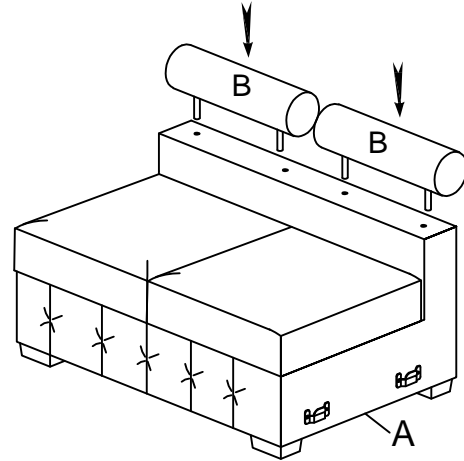

NO.	PARTS LIST	QTY	DESCRIPTION
A		1	SEAT FRAME
B		2	HEADREST
C		2	2-SEATER BACK CUSHION

NO.	HARDWARE LIST	QTY	DESCRIPTION
D	 248*100*45mm	4	WOODEN LEGS
E	 M8*50mm	8	ALLEN BOLT
F	 M5*100*38mm	1	ALLEN KEY

STEP # 1:

ASSEMBLY INSTRUCTION

ITEM NO: 9624GY-2A/9624BU-2A /9624TP-2A
Armless 2-Seater

STEP # 2:

STEP # 3:

STEP # 4:

STEP # 5:

CARE INSTRUCTION FOR FABRIC FURNITURE