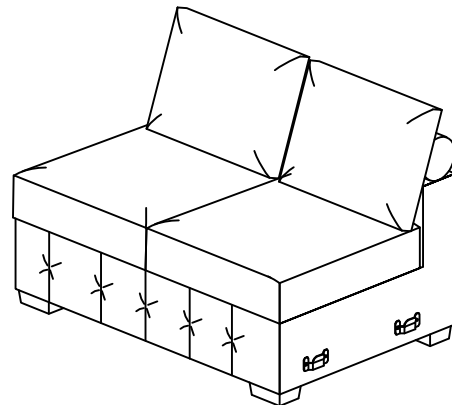

NO.	PARTS LIST	QTY	DESCRIPTION
A		1	SEAT FRAME
B		2	HEADREST
C		2	2-SEATER BACK CUSHION

NO.	HARDWARE LIST	QTY	DESCRIPTION
D	 248*100*45mm	4	WOODEN LEGS
E	 M8*50mm	8	ALLEN BOLT
F	 M5*100*38mm	1	ALLEN KEY

STEP # 1:

ASSEMBLY INSTRUCTION

ITEM NO: 9624GY-2A/9624BU-2A /9624TP-2A
Armless 2-Seater

STEP # 2:

STEP # 3:

STEP # 4:

STEP # 5:

CARE INSTRUCTION FOR FABRIC FURNITURE