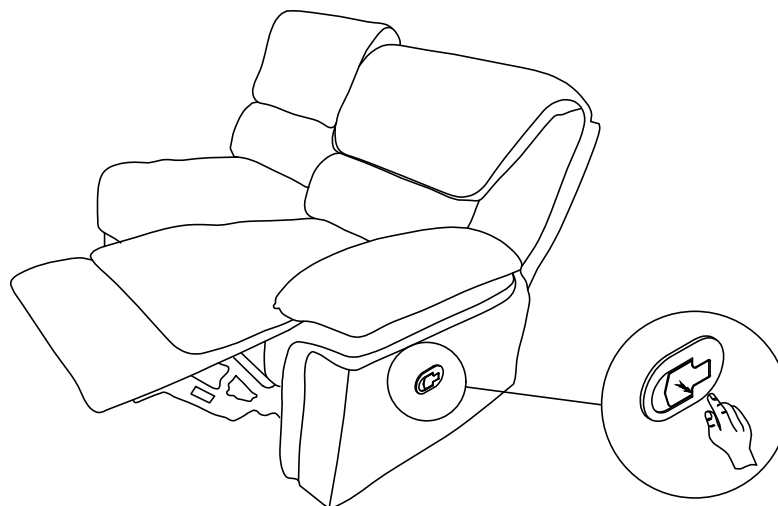

H O M E E L E G A N C E

ASSEMBLING INSTRUCTION

ITEM NO: 9913-2R RSF Reclining Love Seat

NO.	PARTS LIST	QTY	DESCRIPTION
A		1	SEAT
B		1	LSF BACK REST

NO.	PARTS LIST	QTY	DESCRIPTION
C		1	RSF BACK REST

STEP 1

STEP 2 Completed