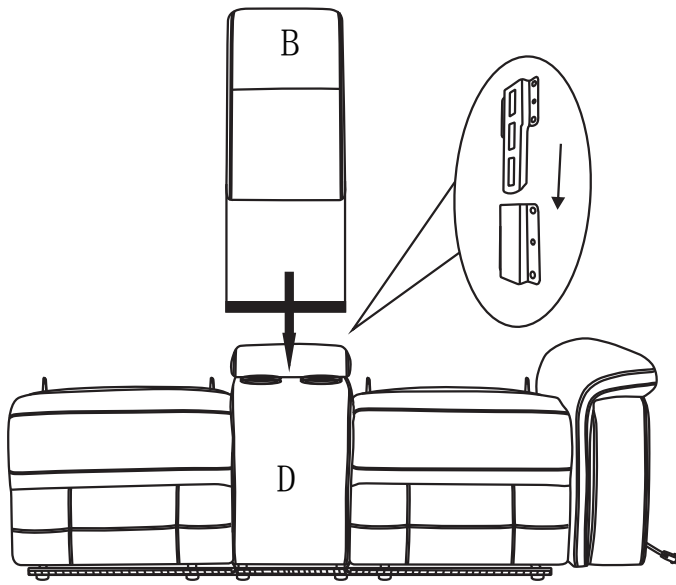

Assembly Instruction
RAF POWER MOTION LS W/CONSOLE,LED
ITEM NO.: SH3221BLK/BLU-2RCN

NOTE: Do not use power tools for assembly. Power tools increase the risk of over tightening which leads to splitting or cracking the wood.

COMPONENT LIST (RSF LOVE SEAT)

NO.	DRAWING	QTY	DESCRIPTION
A		1 PC	RSF BACK REST
B		1 PC	CONSOLE BACK
C		1 PC	LSF BACK REST
D		1 PC	SEAT
E		1 PC	EAR WING

STEP#1

The console backrest was stored under the its frame, please take out for assembly.