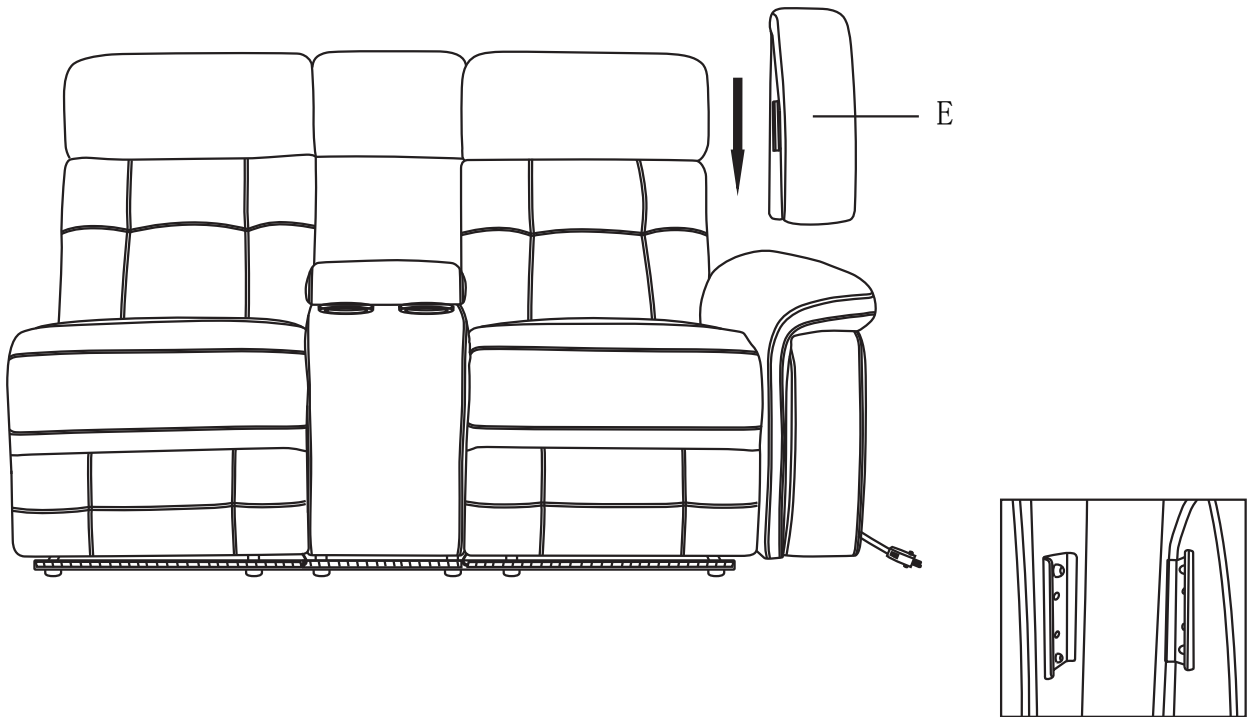

STEP#3

The ear wing was stored under the arm frame, please take out for assembly.