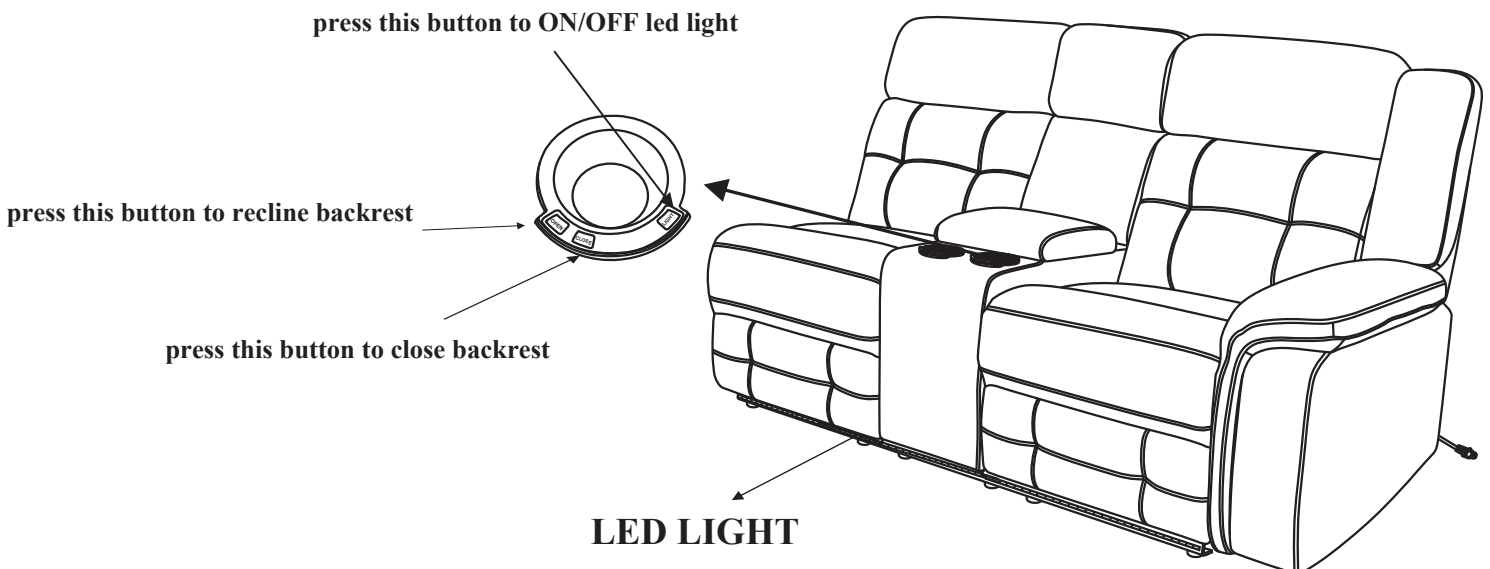

STEP#3

The ear wing was stored under the arm frame, please take out for assembly.

STEP#4