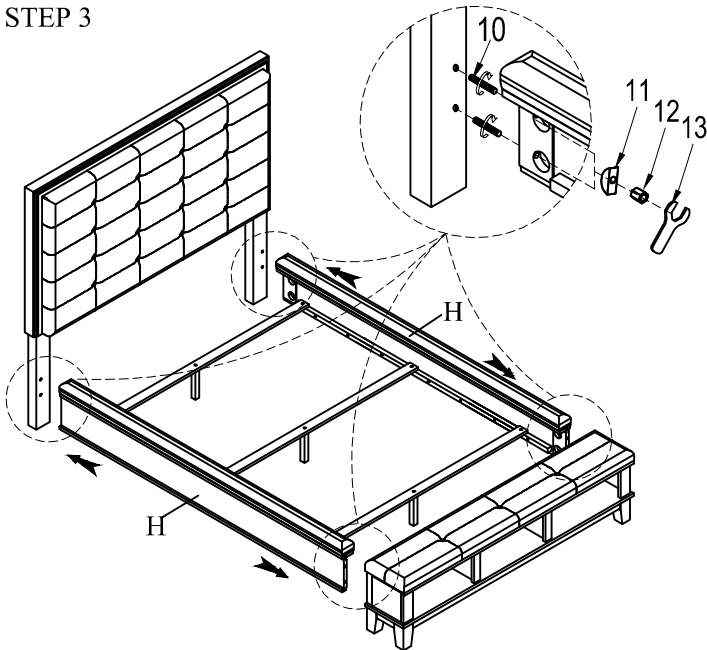

ASSEMBLY INSTRUCTIONS

ITEM NO. SH2213 BRN/GRY QUEEN BED
SH2213 BRN/GRY-1 QUEEN UPHOLSTERY HEADBOARD
SH2213 BRN/GRY-2 QUEEN STORAGE FOOTBOARD BENCH
SH2213 BRN/GRY-3 QUEEN/KING CUSHIONED SIDE RAILS

STEP 3

Completed