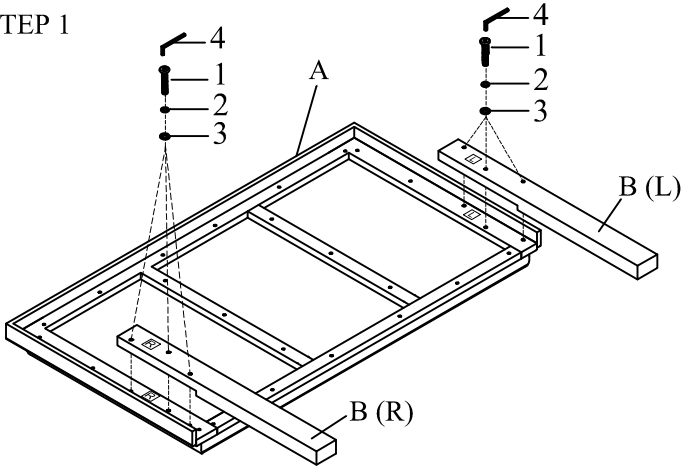

ASSEMBLY INSTRUCTIONS

ITEM NO. SH2213 BRN/GRY QUEEN BED
SH2213 BRN/GRY-1 QUEEN UPHOLSTERY HEADBOARD
SH2213 BRN/GRY-2 QUEEN STORAGE FOOTBOARD BENCH
SH2213 BRN/GRY-3 QUEEN/KING CUSHIONED SIDE RAILS

STEP 1