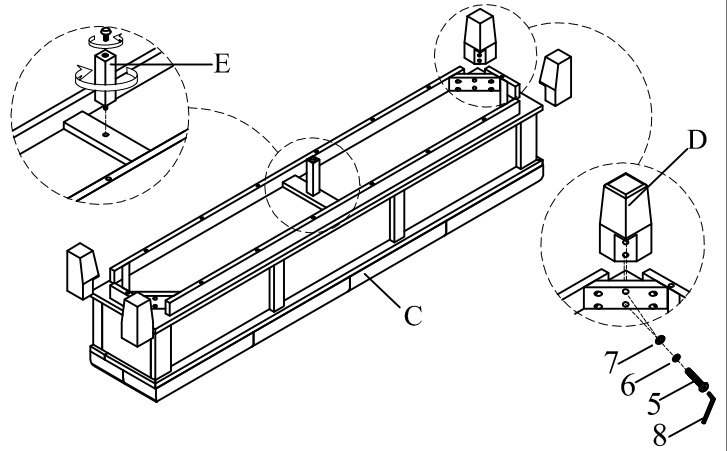

STEP 4

STEP 2