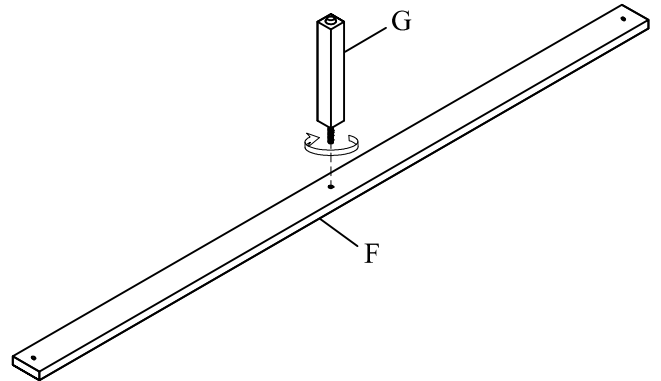

ASSEMBLY INSTRUCTIONS

ITEM NO. SH2213 BRN/GRY QUEEN BED
SH2213 BRN/GRY-1 QUEEN UPHOLSTERY HEADBOARD
SH2213 BRN/GRY-2 QUEEN STORAGE FOOTBOARD BENCH
SH2213 BRN/GRY-3 QUEEN/KING CUSHIONED SIDE RAILS

Completed