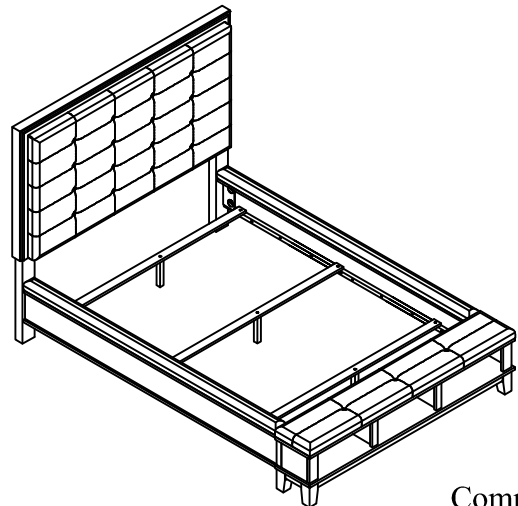

SH2213 BRN/GRY-1 PART LISTS

NO.	DESCRIPTION	SKETCH	Q'TY
A	Headboard Panel		1PC
B	Headboard Post (L&R)		2PCS

SH2213 BRN/GRY-2 PART LISTS

C	Storage Footboard Bench		1PC
D	Footboard Legs		4PCS
E	Footboard Support		1PC
F	Slats		3PCS
G	Slat Support		3PCS

SH2213 BRN/GRY-3 PART LISTS

H	Side Rails		2PCS
---	------------	--	------

HARDWARE LISTS

NO.	DESCRIPTION	SKETCH	Q'TY	
1	JCBC Bolt (5/16" *60mmL)		6PCS	Hardware Packs With Headboard
2	Spring Washer (Ø5/16" Dia)		6PCS	
3	Flat Washer (Ø5/16" Dia)		6PCS	
4	Allen Key (4mm)		1PC	
5	JCBC Bolt (5/16" *50mmL)		8PCS	Hardware Packs With Footboard
6	Spring Washer (Ø5/16" Dia)		8PCS	
7	Flat Washer (Ø5/16" Dia)		8PCS	
8	Allen Key (4mm)		1PC	
9	Screw (Ø4*30mm)		6PCS	Hardware Packs With Side Rails
10	Thread Bolt (Ø5/16"*90mm)		8PCS	
11	Curved Washers (Ø5/16" Dia)		8PCS	
12	Hex Nut (Ø5/16" Dia)		8PCS	
13	Open Wrench (12mm)		1PC	
*SCREWDRIVER (NOT PROVIDED)				

ASSEMBLY INSTRUCTIONS

ITEM NO. SH2213 BRN/GRY QUEEN BED
SH2213 BRN/GRY-1 QUEEN UPHOLSTERY HEADBOARD
SH2213 BRN/GRY-2 QUEEN STORAGE FOOTBOARD BENCH
SH2213 BRN/GRY-3 QUEEN/KING CUSHIONED SIDE RAILS

STEP 1

STEP 2

STEP 3

STEP 4

STEP 5

STEP 6

Completed