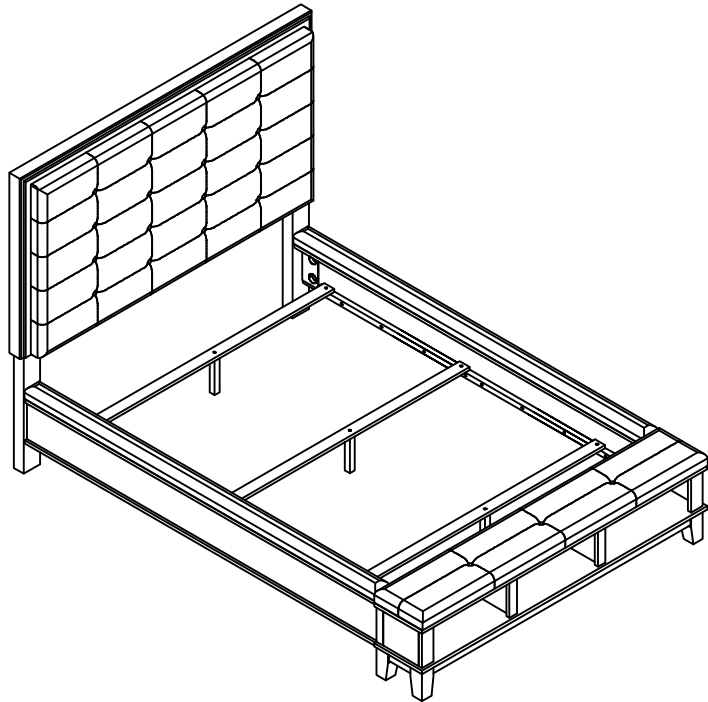

ASSEMBLY INSTRUCTIONS

ITEM NO. SH2213 BRN/GRY QUEEN BED
 SH2213 BRN/GRY-1 QUEEN UPHOLSTERY HEADBOARD
 SH2213 BRN/GRY-2 QUEEN STORAGE FOOTBOARD BENCH
 SH2213 BRN/GRY-3 QUEEN/KING CUSHIONED SIDE RAILS

Caution: Please read instructions thoroughly before unpacking assembly parts. Sharp, exposed staple tips can cause injury, therefore, for your protection, please remove any exposed staple used in packing.

SH2213 BRN/GRY-1 PART LISTS

NO.	DESCRIPTION	SKETCH	Q'TY
A	Headboard Panel		1PC
B	Headboard Post (L&R)		2PCS

SH2213 BRN/GRY-2 PART LISTS

C	Storage Footboard Bench		1PC
D	Footboard Legs		4PCS
E	Footboard Support		1PC
F	Slats		3PCS
G	Slat Support		3PCS