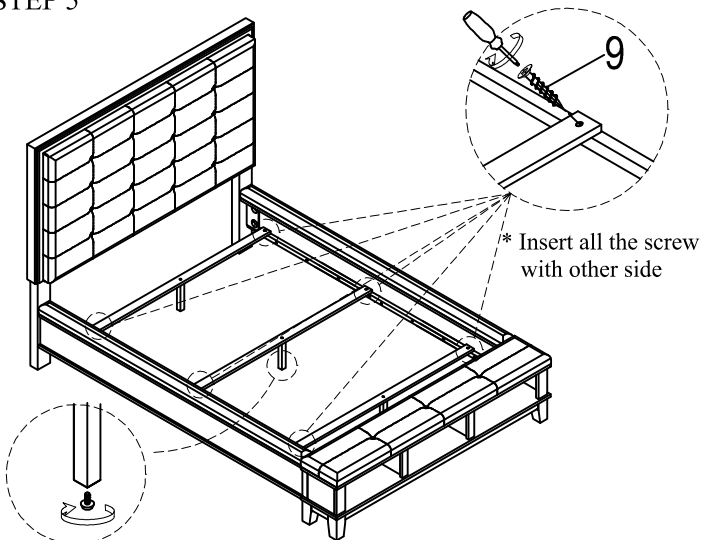

SH2213 BRN/GRY-3 PART LISTS

H	Side Rails		2PCS
---	------------	--	------

HARDWARE LISTS

NO.	DESCRIPTION	SKETCH	Q'TY	
1	JCBC Bolt (5/16" *60mmL)		6PCS	Hardware Packs With Headboard
2	Spring Washer (Ø5/16" Dia)		6PCS	
3	Flat Washer (Ø5/16" Dia)		6PCS	
4	Allen Key (4mm)		1PC	
5	JCBC Bolt (5/16" *50mmL)		8PCS	Hardware Packs With Footboard
6	Spring Washer (Ø5/16" Dia)		8PCS	
7	Flat Washer (Ø5/16" Dia)		8PCS	
8	Allen Key (4mm)		1PC	
9	Screw (Ø4*30mm)		6PCS	Hardware Packs With Side Rails
10	Thread Bolt (Ø5/16"*90mm)		8PCS	
11	Curved Washers (Ø5/16" Dia)		8PCS	
12	Hex Nut (Ø5/16" Dia)		8PCS	
13	Open Wrench (12mm)		1PC	
*SCREWDRIVER (NOT PROVIDED)				

ASSEMBLY INSTRUCTIONS

ITEM NO. SH2213 BRN/GRY QUEEN BED
SH2213 BRN/GRY-1 QUEEN UPHOLSTERY HEADBOARD
SH2213 BRN/GRY-2 QUEEN STORAGE FOOTBOARD BENCH
SH2213 BRN/GRY-3 QUEEN/KING CUSHIONED SIDE RAILS

STEP 1

STEP 2

STEP 3

STEP 4

STEP 5

STEP 6

Completed