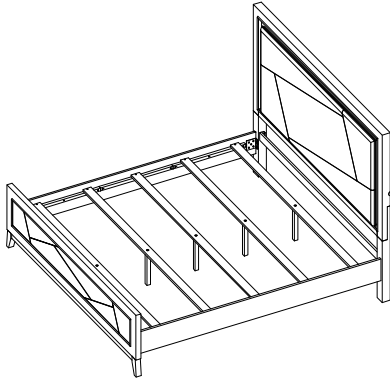

ASSEMBLY INSTRUCTION INSTRUCTION D' ASSEMBLAGE

ITEM NO : 1355-1/-2/-3

QUEEN BED / GRAND LIT

1355-1

QUEEN HEADBOARD WITH LED LIGHTING/
TÊTE DE LIT - GRAND LIT

1355-2

QUEEN FOOTBOARD - SLAT & SUPPORT LEG
GRAND LIT PIED DE LIT-LATTES & PIED

1355-3

QUEEN/KING SIDE RAILS

LONGERONS DE CÔTÉS - TRES GRAND LIT/GRAND LIT

Thank you for purchasing this product. Please take time to read and follow the instructions below. Check that you have all parts and hardware before assembly. Parts apparently missing are often found in the packing materials. If you do not have all the parts listed, have your dealer contact us and they will be sent to you immediately.