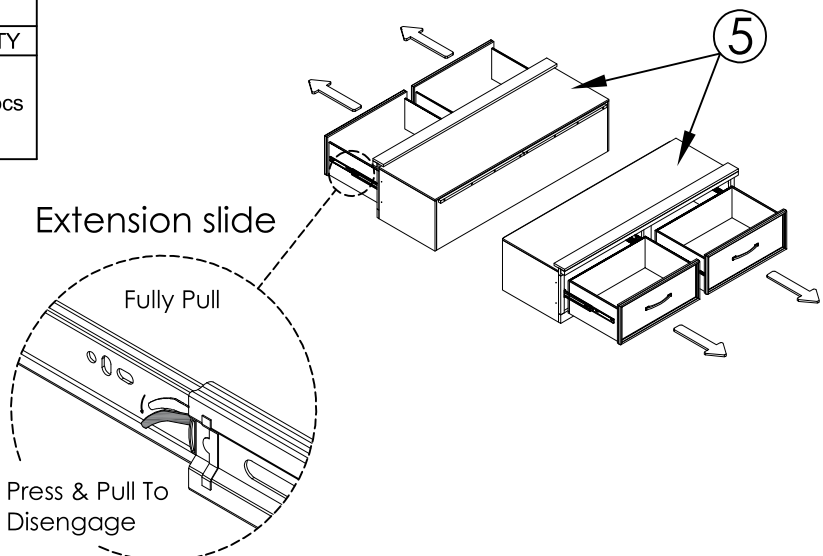

▲ Le matériel peut se desserrer au fil du temps. Vérifiez périodiquement que toutes les connexions sont serrées. Serrer à nouveau si nécessaire.

PAST LIST: 1559K-1/1559GYK-1/1559DGK-1/HM1559DGK-1

PART LIST / LISTE PIÈCES			
NO	SKETCH	DESCRIPTION	Q'TY
1		HEADBOARD / TÊTE DE LIT	1 pc

PAST LIST: 1559K-2/1559GYK-2/1559DGK-2/HM1559DGK-2

PART LIST / LISTE PIÈCES			
NO	SKETCH	DESCRIPTION	Q'TY
2		FOOTBOARD / PIED DE LIT	1 pc
3		SLAT / LATTES	6 pcs
4		LEG SUPPORT / JAMBE DE SUPPORT	3 pcs

PAST LIST: 1559-3DW/1559GY-3DW/1559DG-3DW/HM1559DG-3DW

PART LIST / LISTE PIÈCES			
NO	SKETCH	DESCRIPTION	Q'TY
5		SIDE RAIL / LONGERON	2 pcs

REMOVE THE DRAWERS FOLLOWING THE BELOW STEPS :

1. PULL THE DRAWER OUT UNTIL IT STOPS .
2. IN THE MIDDLE OF THE GLIDES, WHERE EACH SECTION MEETS, THERE IS A PLASTIC TAB.
3. PUSH DOWN ON THE PLASTIC TAB ON THE RIGHT AND PULL UP ON THE PLASTIC TAB ON LEFT.
4. WHILE HOLDING THE TABS FULLY TO EACH SIDE , GENTLY PULL THE DRAWER OUT.

HARDWARE LIST / LISTE DE QUINCAILLERIE				
NO	DESCRIPTION	SIZE	SKETCH	Q'TY
A	JCBB SCREW / BOULON	D11.5*Ø1/4**45mm		8 pcs
B	SPRING WASHER / RONDELLE D'ARRET	Ø1/4**11mm		8 pcs
C	FLAT WASHER / RONDELLE PLATE	Ø1/4**19mm		8 pcs
D	ALLEN KEY / CLE' ALLEN M4	75*45*4mm		1 pc
E	CSK-SCREW / VIS	Ø4*30mm		12 pcs

* ABOVE HARDWARE ARE PACKED IN 1559K-2/1559GYK-2/1559DGK-2/HM1559DGK-2 FOR ASSEMBLY.

**SCREWDRIVER (NOT PROVIDED).

step 1
étape 1